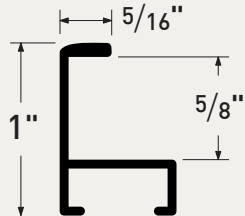

Signature

The original flat-top Nielsen profile

A perennial favorite, with renewed appeal for today's minimalist trend. A diminutive face available in 3 rabbet depths and a full complement of classic anodized finishes.

Profile 12

Framed with ML1104 Frosted Gold

Signature:
Profile 11
12 finishes