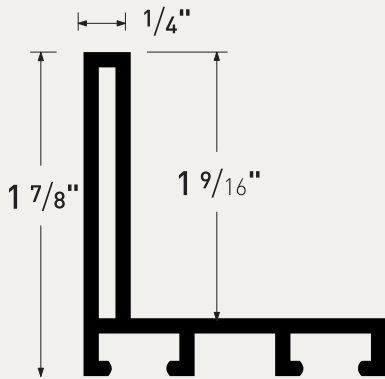

Showcase

Shadowboxes and float frames

Easy to use, elegant in appearance and boasting the strength and durability of aluminum, this collection of shadow box and float mouldings offers the perfect solution to functional frame designs.

Profile 14