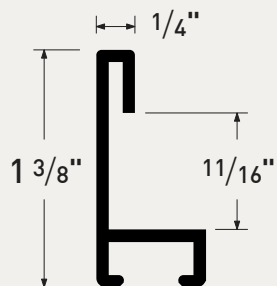

Timberline

Unique wood-finish wraps on aluminum moulding

Narrower than any wood moulding, yet featuring the same natural aesthetic, this concise assortment offers style, strength and versatility.

Profile 34