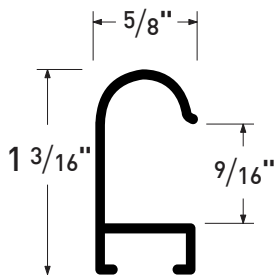

PROFILE 25

REF#	COLOR	PAGE #
01	Silver	31
02	Frosted Silver	31
04	Frosted Gold	31
14	German Silver	31
20	Anodic Black	31
21	Matte Black	31

33