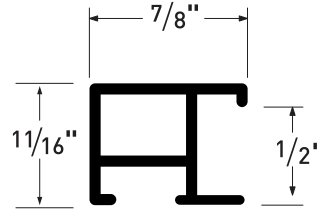

PROFILE 97

REF#	COLOR	PAGE #
14	German Silver	19
21	Matte Black	19
50	Black	25
150	Florentine Silver	7
151	Florentine Gold	7
154	Florentine Grey	7
155	Florentine Amber	7
156	Florentine Black	7
167	Florentine Walnut	7
400	Br. Aluminum Satin	8
550	Tuscan Linen Silver	5
552	Tuscan Linen Raw Steel	5
553	Tuscan Linen Caramel	5
555	Tuscan Linen Amber	5
556	Tuscan Linen Black	5
557	Tuscan Linen Pewter	5
558	Tuscan Linen Slate	5

99