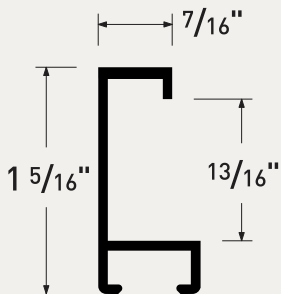

**Profile 95**

**Profile 97**

**Profile 99**

**Profile 117**

Industrial Chic:  
Profile 95  
3 finishes

ML95429  
Brushed  
Anodic Black

ML95470  
Brushed Satin  
Nickel

ML97400  
Brushed Satin  
Aluminum