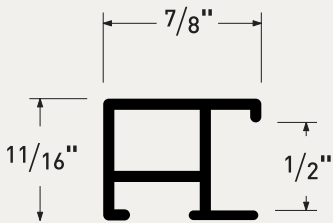

Florentine

Soft cross-hatch brushing
on anodized finishes

Light cross-hatch brushing provides gentle visual highs and lows, with a subtle luster for elegant and sophisticated designs.

Profile 97

Florentine:
Profile 11
2 finishes

Florentine:
Profile 15
5 finishes

Framed with ML15156 Florentine Black