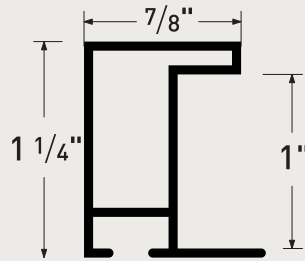

PROFILE 95

REF#	COLOR	PAGE #
10	Graphite	18
14	German Silver	18
21	Matte Black	18
23	Antique Gold	18
224	Matte White	24
429	Br. Anodic Black	8
470	Br. Satin Nickel	8

97