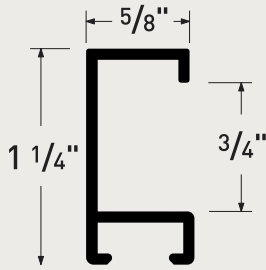

PROFILE 94

REF#	COLOR	PAGE #
02	Frosted Silver	18
21	Matte Black	18

95