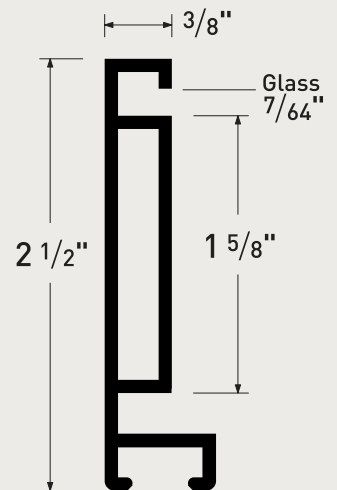

PROFILE 100

REF#	COLOR	PAGE #
14	German Silver	33
21	Matte Black	33