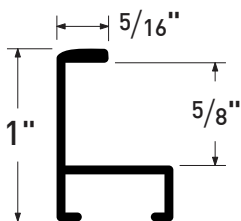

PROFILE 12

REF#	COLOR	PAGE #
02	Frosted Silver	29
21	Matte Black	29

13