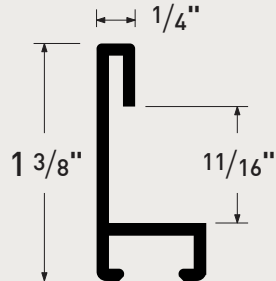

PROFILE 34

REF#	COLOR	PAGE #
14	German Silver	14
21	Matte Black	14
179	Black Metalline	14
280	American Natural	27

65