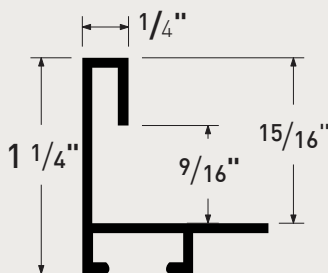

PROFILE 13

REF#	COLOR	PAGE #
14	German Silver	32
21	Matte Black	32

14