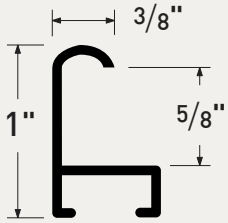

Artist Palette

Traditional opaque paint colors

A rainbow palette of the most popular classic paint colors, now featuring **Pop Culture hues on profile 117!** Perfect for framing sports memorabilia, comic books and more!

Profile 15