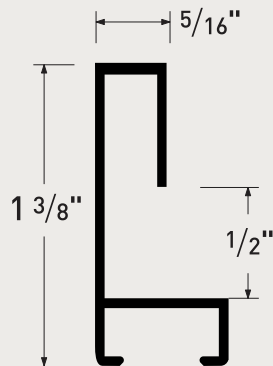

PROFILE 129

REF#	COLOR	PAGE #
01	Silver	15
07	Bronze	15
13	Contrast Gray	15
15	Amber	15
20	Anodic Black	15
21	Matte Black	15
52	Bright White	24

225