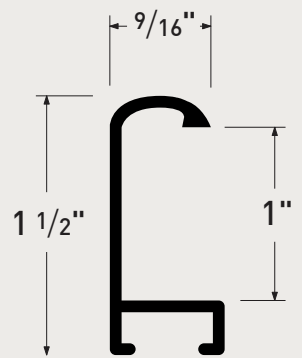

PROFILE 71

REF#	COLOR	PAGE #
21	Matte Black	31