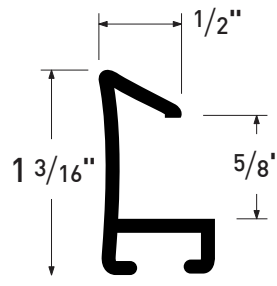

PROFILE 65

REF#	COLOR	PAGE #
246	Old Gold	20
251	Barely Gold	20
252	Robin's Egg	20
421	Brushed Satin Black	10
429	Brushed Anodic Black	10

71