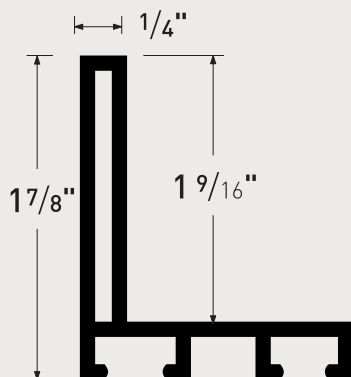

PROFILE 14

REF#	COLOR	PAGE #
14	German Silver	29
21	Matte Black	29

15

REF#	COLOR	PAGE #
01	Silver	30
02	Frosted Silver	30
03	Gold	30
04	Frosted Gold	30
08	Frosted Bronze	30
10	Graphite	30
12	Frosted Pewter	30
13	Contrast Grey	30
14	German Silver	30
19	Frosted Walnut	30
20	Anodic Black	30
21	Matte Black	30
23	Antique Gold	30
24	Cobalt	30
50	Black	25
52	Bright White	24
55	Right Red	22
58	Indigo	22
66	Lapis	22
68	Chinese Red	22
150	Flor. Silver	6
153	Flor. Pewter	6
154	Flor. Grey	6
155	Flor. Amber	6
156	Flor. Black	6
164	Dusk	30
170	Frosted Umber	30

21