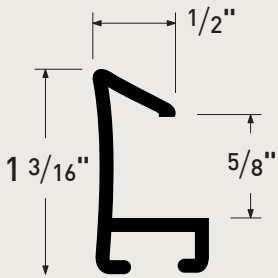

Vivids

Brilliantly translucent paint finishes

A full palette of vibrant colors enhanced by the silver undertone of aluminum, ideal for sports framing, kids' creations, and modern art.

Profile 65