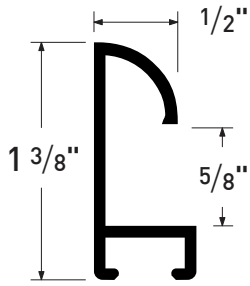

24

PROFILE 24

REF#	COLOR	PAGE #
414	Brushed Satin German Silver	13
421	Brushed Satin Black	13
423	Brushed Satin Antique Gold	13
469	Br. Satin Stainless Steel	13
471	Brushed Satin Slate	13
475	Br. Satin Chocolate	13
476	Br. Satin Sapphire	13

25