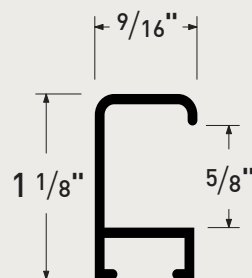

PROFILE 21

REF#	COLOR	PAGE #
08	Frosted Rose Gold	12
21	Matte Black	12
23	Antique Gold	12
50	Matte Black	25
227	Tornado Red	23
233	Purple Haze	23
235	Tangerine Twist	23
250	Merlot	23
257	Sapphire	23
258	Really Teal	23
261	Dawn	23
400	Chrome	12

22