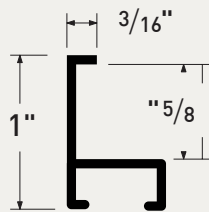

Monochrome

Flawlessly opaque black and white painted finishes

A collection of solid black and pure white painted finishes, perfect for creating a clean, crisp outline for art and photography.

Profile 33

Framed with ML12952 Bright White