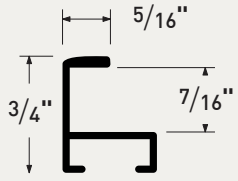

Monochrome

Flawlessly opaque black and white painted finishes

A collection of solid black and pure white painted finishes, perfect for creating a clean, crisp outline for art and photography.

Profile 11