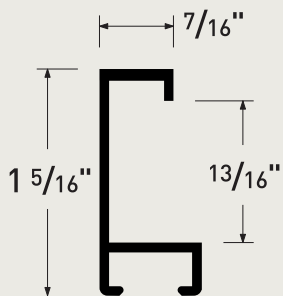

Profile 117