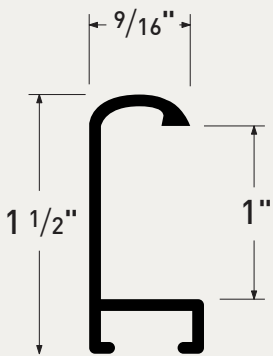

Litho

The iconic Poster Frame

The classic poster frame available in 3 sizes, featuring a half-round top and a versatile assortment of traditional anodized finishes. A retro look that is always in style.

Profile 71

Litho:
Profile 15
16 finishes