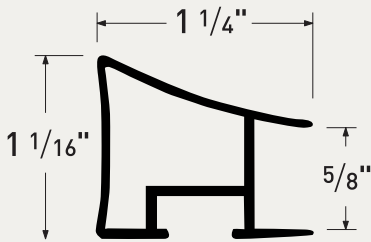

Profile 225