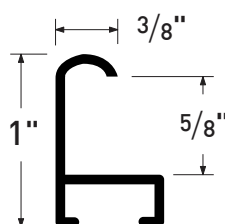

PROFILE 15

REF#	COLOR	PAGE #
01	Silver	30
02	Frosted Silver	30
03	Gold	30
04	Frosted Gold	30
08	Frosted Bronze	30
10	Graphite	30
12	Frosted Pewter	30
13	Contrast Grey	30
14	German Silver	30
19	Frosted Walnut	30
20	Anodic Black	30
21	Matte Black	30
23	Antique Gold	30
24	Cobalt	30
50	Black	25
52	Bright White	24
55	Right Red	22
58	Indigo	22
66	Lapis	22
68	Chinese Red	22
150	Flor. Silver	6
153	Flor. Pewter	6
154	Flor. Grey	6
155	Flor. Amber	6
156	Flor. Black	6
164	Dusk	30
170	Frosted Umber	30

21