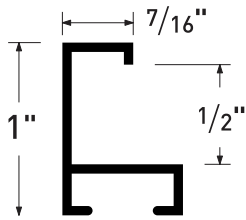

Finishes available by profile

93

PROFILE 93

REF#	COLOR	PAGE #
01	Silver	16
04	Frosted Gold	16
14	German Silver	16
19	Frosted Walnut	16
20	Anodic Black	16
21	Matte Black	16
23	Antique Gold	16
50	Black	25
52	Bright White	24
150	Florentine Silver	7
154	Florentine Grey	7
156	Florentine Black	7
170	Frosted Umber	16
550	Tuscan Linen Silver	4
552	Tuscan Linen Raw Steel	4
553	Tuscan Linen Caramel	4
555	Tuscan Linen Amber	4
556	Tuscan Linen Black	4
557	Tuscan Linen Pewter	4
558	Tuscan Linen Slate	4

94