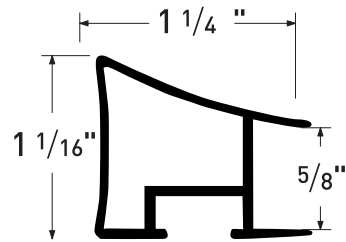

PROFILE 225

REF#	COLOR	PAGE #
154	Graphite	11
421	Jet Black	11
452	Frosted Gold	11
469	Modern Pewter	11