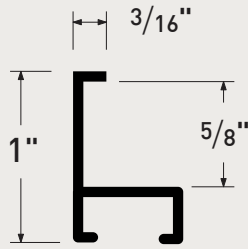

PROFILE 33

REF#	COLOR	PAGE #
50	Black	25

34