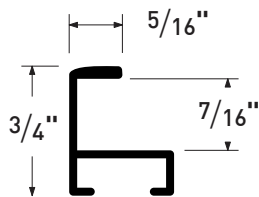

Finishes available by profile

11

PROFILE 11

REF#	COLOR	PAGE #
01	Silver	28
02	Frosted Silver	28
03	Gold	28
04	Frosted Gold	28
08	Frosted Bronze	28
10	Graphite	28
12	Frosted Pewter	28
13	Contrast Grey	28
14	German Silver	28
20	Anodic Black	28
21	Matte Black	28
23	Antique Gold	28
50	Black	25
154	Flor. Grey	6
156	Flor. Black	6

12