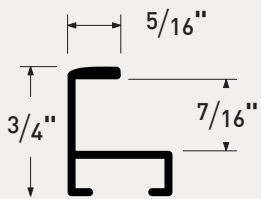

Signature

The original flat-top Nielsen profile

A perennial favorite, with renewed appeal for today's minimalist trend. A diminutive face available in 3 rabbet depths and a full complement of classic anodized finishes.

Profile 11