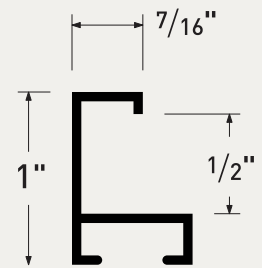

Florentine

Soft cross-hatch brushing
on anodized finishes

Light cross-hatch brushing provides gentle visual highs and lows, with a subtle luster for elegant and sophisticated designs.

Profile 93

Florentine:
Profile 11
2 finishes

Florentine:
Profile 15
5 finishes

Framed with ML15156 Florentine Black