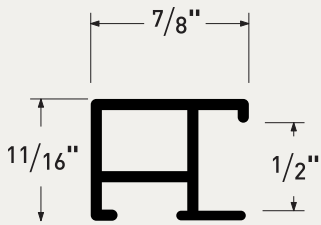

Industrial Chic

Deep lengthwise brushing on flat profiles

Deep linear brushing on a full assortment of cool anodized finishes celebrates the quintessential beauty of aluminum moulding. Equally ideal for classic and contemporary art and décor.

Profile 97

Industrial Chic:
Profile 95
3 finishes

Industrial Chic:
Profile 99
4 finishes