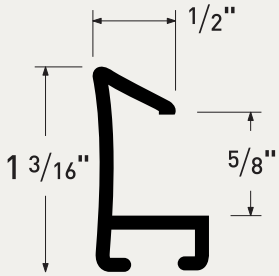

Reflections

Curved surfaces with crisp turning points

A uniquely aluminum aesthetic, the convergence of arched surface, angular turning points, and surface brushing provide lustrous reflections that enhance all framing designs.

Profile 65