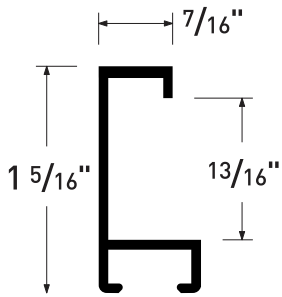

117

PROFILE 117

REF#	COLOR	PAGE #
01	Silver	17
02	Frosted Silver	17
04	Frosted Gold	17
10	Graphite	17
12	Frosted Pewter	17
14	German Silver	17
19	Frosted Walnut	17
20	Anodic Black	17
21	Matte Black	17
23	Antique Gold	17
50	Black	25
52	Bright White	24
55	Right Red	39
58	Indigo	39
164	Dusk	17
201	Maroon	39
202	Tiger Orange	39
203	Sunshine	39
204	Kelly Green	39
205	Forest Green	39
206	Aqua	39
207	Bright Blue	39
208	Royal Purple	39
227	Tornado Red	21
230	Reflex Silver	21
231	Gold Bullion	21
232	Galactic Blue	21
233	Purple Haze	21
235	Tangerine Twist	21
236	Cyber Green	21
237	Raspberry Fizz	21
238	Turquoise	21
240	Amethyst	21
270	Burnt Sienna	17
280	American Natural	27
400	Brushed Aluminum Satin	9
470	Brushed Satin Nickel	9
478	Brushed Satin Pewter	9

129