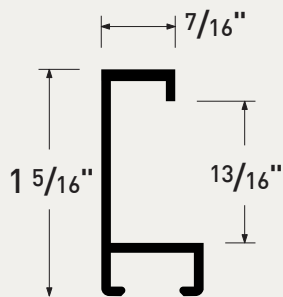

Timberline:  
Profile 34  
1 finish

ML34280  
American Natural

Profile 117

Framed with ML34280 American Natural

Timberline:  
Profile 117  
1 finish

ML117280  
American Natural

Framed with ML117280 American Natural