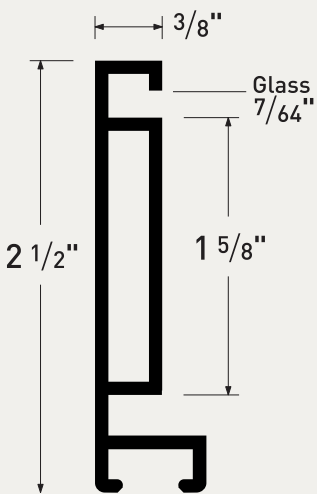

Profile 100