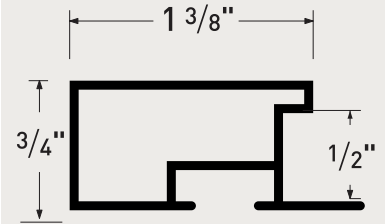

PROFILE 99

REF#	COLOR	PAGE #
21	Matte Black	19
150	Florentine Silver	7
154	Florentine Grey	7
156	Florentine Black	7
421	Brushed Black Satin	8
430	Brushed German Silver	8
470	Brushed Satin Nickel	8
478	Brush Satin Pewter	8

100