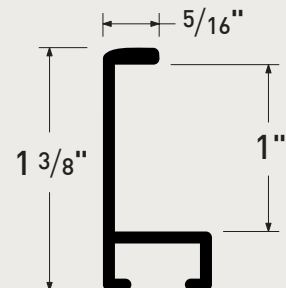

PROFILE 22

REF#	COLOR	PAGE #
01	Silver	29
02	Frosted Silver	29
03	Gold	29
14	German Silver	29
20	Anodic Black	29
21	Matte Black	29