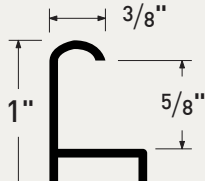

Monochrome

Flawlessly opaque black and white painted finishes

A collection of solid black and pure white painted finishes, perfect for creating a clean, crisp outline for art and photography.

Profile 15

Framed with ML12952 Bright White