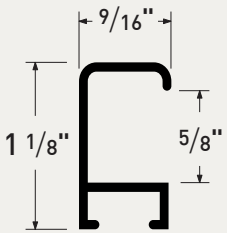

Monochrome

Flawlessly opaque black and white painted finishes

A collection of solid black and pure white painted finishes, perfect for creating a clean, crisp outline for art and photography.

Profile 21

Framed with ML12952 Bright White