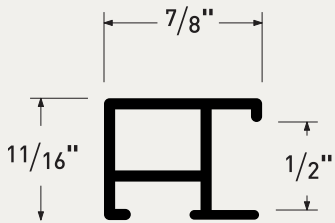

Caps

Classic angular profiles

The go-to collection for simply classic framing. Offering a comprehensive selection of anodized finishes and popular sizes for traditional and modern frame designs.

Profile 97