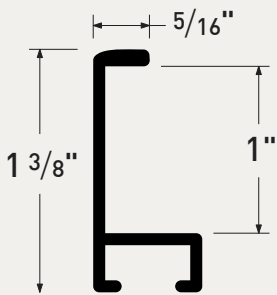

Signature

The original flat-top Nielsen profile

A perennial favorite, with renewed appeal for today's minimalist trend. A diminutive face available in 3 rabbet depths and a full complement of classic anodized finishes.

Profile 22

Framed with ML1104 Frosted Gold

Signature:
Profile 11
12 finishes