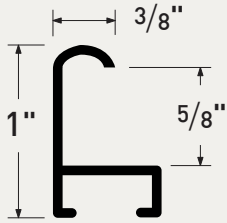

# Litho

The iconic Poster Frame

The classic poster frame available in 3 sizes, featuring a half-round top and a versatile assortment of traditional anodized finishes. A retro look that is always in style.