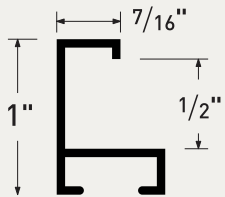

Monochrome

Flawlessly opaque black and white painted finishes

A collection of solid black and pure white painted finishes, perfect for creating a clean, crisp outline for art and photography.

Profile 93

Framed with ML12952 Bright White