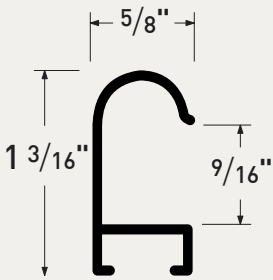

Litho

The iconic Poster Frame

The classic poster frame available in 3 sizes, featuring a half-round top and a versatile assortment of traditional anodized finishes. A retro look that is always in style.

Profile 25

Litho:
Profile 15
16 finishes