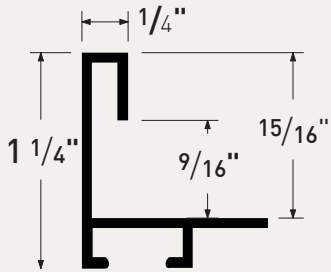

Showcase

Shadowboxes and float frames

Easy to use, elegant in appearance and boasting the strength and durability of aluminum, this collection of shadow box and float mouldings offers the perfect solution to functional frame designs.

Profile 13