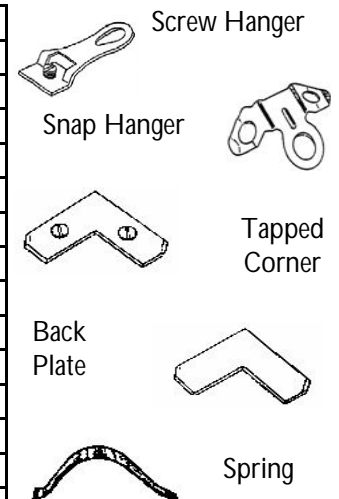

Kraft Tape

Item #	Description	Each	12	Case	Case Qty
70506	2" Kraft Tape Heavy Duty 60yds	10.20	9.2	8.5	24
70507	1" Kraft Tape Heavy Duty 60yds	4.71	4.25	3.95	36

Metal Moulding Hardware

Item #	Description	Price	Qty
53400	Snap Hanger	38.00	1000
53401	Euro Hanger (screw)	74.25	1000
53403	3/8" Metal Frame Spring Clips	23.95	1000
53404	Tapped Corner w/screws	86.75	1000
53405	Back Plate	22.10	1000
53406	Bulk Pack 100 sets - Euro screw hanger	92.00	100
53407	Bulk Pack 100 sets - Snap hanger	89.60	100
53408	Polybag Set with Euro screw hanger	1.02	Each
53409	Polybag set with Snap hanger	0.98	Each
53410	Snap Hanger	8.60	200
53411	Euro Hanger (screw)	15.48	200
53420	Sawtooth Hanger for Metal Moulding	6.45	100
53421	Sawtooth Hanger for Metal Moulding	30.40	500
53422	Fast Tapped corner angle	105.16	1000