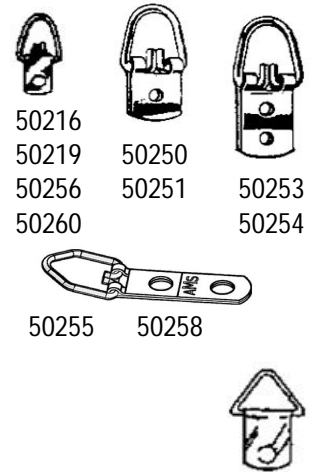

Strap Hangers

Item #	Description	Price	Qty
50219	Narrow strap 1 hole hanger Brass Plated	4.25	100
50216	Narrow strap 1 hole hanger Brass Plated	32.50	1000
50250	Wide strap 1 hole hanger	8.80	100
50251	Wide strap 1 hole hanger	78.18	1000
50252	Wide strap 2 hole hanger	9.28	100
50253	Wide strap 2 hole hanger	83.48	1000
50254	Wide strap 3 hole hanger	14.31	100
50255	Narrow strap 2 hole hanger	4.51	100
50258	Narrow strap 2 hole hanger	37.50	1000
50256	Narrow strap 1 hole hanger	3.95	100
50260	Narrow strap 1 hole hanger	32.33	1000
50259	Narrow strap 4 hole hanger	10.19	100
50274	Economy strap 1 hole hanger	2.55	100
50277	Economy strap 1 hole hanger	17.10	1000