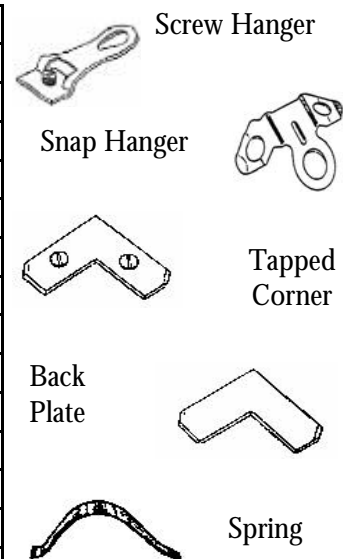

Kraft Tape

Item #	Description	Each	12	Case	Case Qty
70506	2" Kraft Tape Heavy Duty 60yds	7.59	6.83	6.45	24
70507	1" Kraft Tape Heavy Duty 60yds	3.82	3.47	3.25	36

Metal Moulding Hardware

Item #	Description	Price	Qty
53400	Snap Hanger	22.95	1000
53401	Euro Hanger (screw)	62.64	1000
53403	3/8" Metal Frame Spring Clips	19.14	1000
53404	Tapped Corner w/screws	79.92	1000
53405	Back Plate	18.31	1000
53406	Bulk Pack 100 sets - Euro screw hanger	72.36	100
53407	Bulk Pack 100 sets - Snap hanger	66.15	100
53408	Polybag Set with Euro screw hanger	0.85	Each
53409	Polybag set with Snap hanger	0.76	Each
53410	Snap Hanger	6.75	200
53411	Euro Hanger (screw)	13.28	200
53420	Sawtooth Hanger for Metal Moulding	5.09	100
53421	Sawtooth Hanger for Metal Moulding	22.14	500
53422	Fast Tapped corner angle	99.20	1000