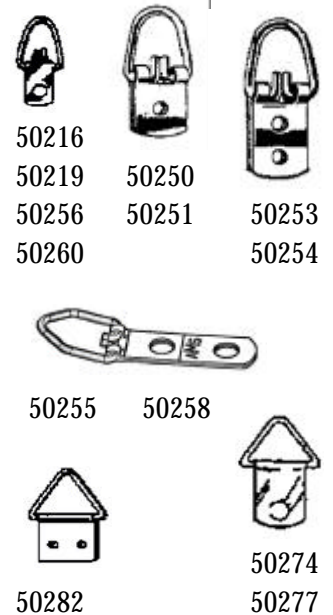

Spacers continued

Item #	Description	Size	Color	Price	Qty
70842	Econospace #125 works w/ glass or plexi	3/16" or 1/8"	Black	45.75	100'
70843	Econospace #250 works w/ glass or plexi	3/16" or 1/4"	Clear	37.75	60'
70844	Econospace #250 works w/ glass or plexi	3/16" or 1/4"	Black	37.75	60'
70845	Econospace #375 works w/ glass or plexi	3/16" or 3/8"	Clear	39.50	60'
70846	Econospace #375 works w/ glass or plexi	3/16" or 3/8"	Black	39.50	60'
70847	Econospace #375 works w/ glass or plexi	3/16" or 3/8"	White	39.50	60'
70851	Econospace #125 works w/ glass or plexi	3/16" or 1/8"	White	45.75	100'
70852	Econospace #250 works w/ glass or plexi	3/16" or 1/4"	White	37.75	60'

Strap Hangers

Item #	Description	Price	Qty
50219	Narrow strap 1 hole hanger Brass Plated	3.73	100
50216	Narrow strap 1 hole hanger Brass Plated	28.62	1000
50250	Wide strap 1 hole hanger	8.30	100
50251	Wide strap 1 hole hanger	73.75	1000
50252	Wide strap 2 hole hanger	8.75	100
50253	Wide strap 2 hole hanger	78.75	1000
50254	Wide strap 3 hole hanger	13.50	100
50255	Narrow strap 2 hole hanger	4.25	100
50258	Narrow strap 2 hole hanger	34.78	1000
50256	Narrow strap 1 hole hanger	3.40	100
50260	Narrow strap 1 hole hanger	30.50	1000
50259	Narrow strap 4 hole hanger	9.61	100
50261	Narrow strap 4 hole hanger	89.64	1000
50274	Economy strap 1 hole hanger	2.15	100
50277	Economy strap 1 hole hanger	14.99	1000
50282	Small Triangle Hanger brass plated	2.90	100