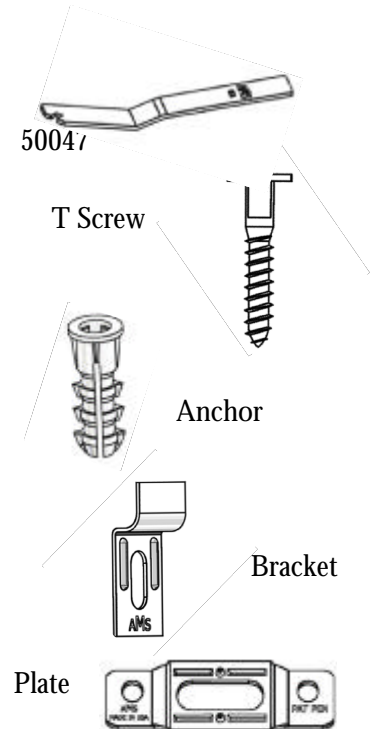

Screws

Item #	Description	Price	Qty
60203	1/2" x 4 FH Philips wood screw Flat Head	10.35	1000
60213	1/2" x 4 FH Philips wood screw Flat Head	2.44	200
61011	3/8" x 6 s.m. Screw Pan Head Phillips	8.05	1000
61015	1/2" x 6 s.m. Screw Pan Head Phillips	6.65	1000
61021	3/8" x 6 s.m. Screw Pan Head Phillips	2.38	200
61025	1/2" x 6 s.m. Screw Pan Head Phillips	2.20	200
61027	3/4" x 6 s.m Screw Pan Head Phillips	11.10	1000

Screws continued

61028	3/4" x 8 s.m Screw Pan Head Phillips	13.30	1000
61037	3/4" x 6 s.m Screw Pan Head Phillips	3.39	200
61038	3/4" x 8 s.m Screw Pan Head Phillips	3.68	200

Screw Eyes

Item #	Description	Price	Qty
50701	216 1/2 Screw eye - 3/16 opening	1.67	200
50702	215 1/2 Screw eye - 1/4 opening	1.67	200
50703	214 1/2 Screw eye - 1/4 opening	1.79	200
50704	213 1/2 Screw eye - 5/16 opening	2.11	200
50705	212 1/2 Screw eye - 3/8 opening	2.27	200

Security Hangers

Item #	Description	Price	Qty
50047	Safeguard Wrench	1.75	Each
50065B	Bulk Safeguard Wood	95.75	100
50065E	Polybag Safeguard Wood Hanger set	1.30	Each
50065P	Polybag Safeguard Wood Hanger set - Box of 100	107.50	100
50066B	Bulk Safeguard Metal Hgr.	64.95	100
50066E	Polybag Safeguard Metal Hanger set	0.72	Each
50066P	Polybag Safeguard Metal Hanger set - Box of 100	76.25	100
54801	Safeguard Plate for wood only	7.35	100
54803	Safeguard Bracket	11.25	100
54806	Safeguard T screw	22.68	100
54811	Safeguard Plate for wood only	52.50	1000
54813	Safeguard Bracket	57.50	1000
54816	Safeguard T screw	125.00	1000
56001	Safeguard 7/8" anchor	3.75	100
56003	Safeguard 1 5/16" anchor	3.75	100
56011	Safeguard 7/8" anchor	24.75	1000
56013	Safeguard 1 5/16" anchor	24.00	1000